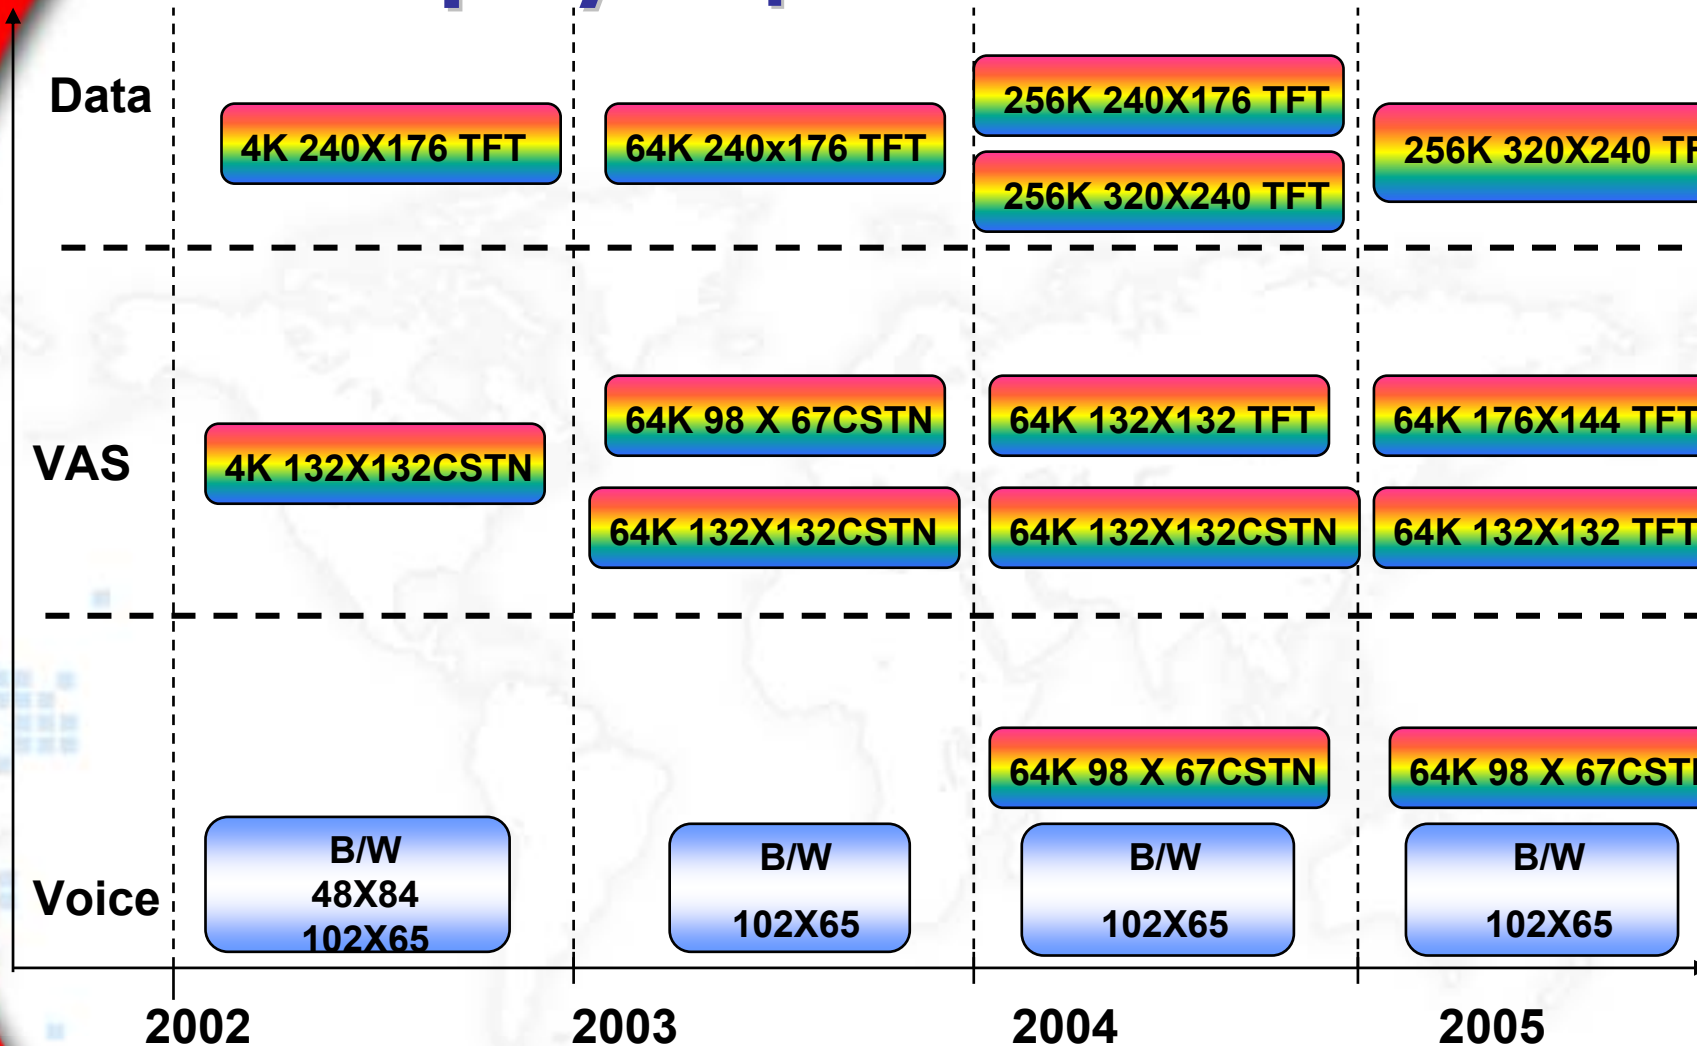

Display Requirement Outlook

● Teamwork - 以人為本、團隊合作
● Enthusiasm - 誠摯服務、重視承諾
● Expertise - 專業行銷、經營亞太

Your Connection to Success