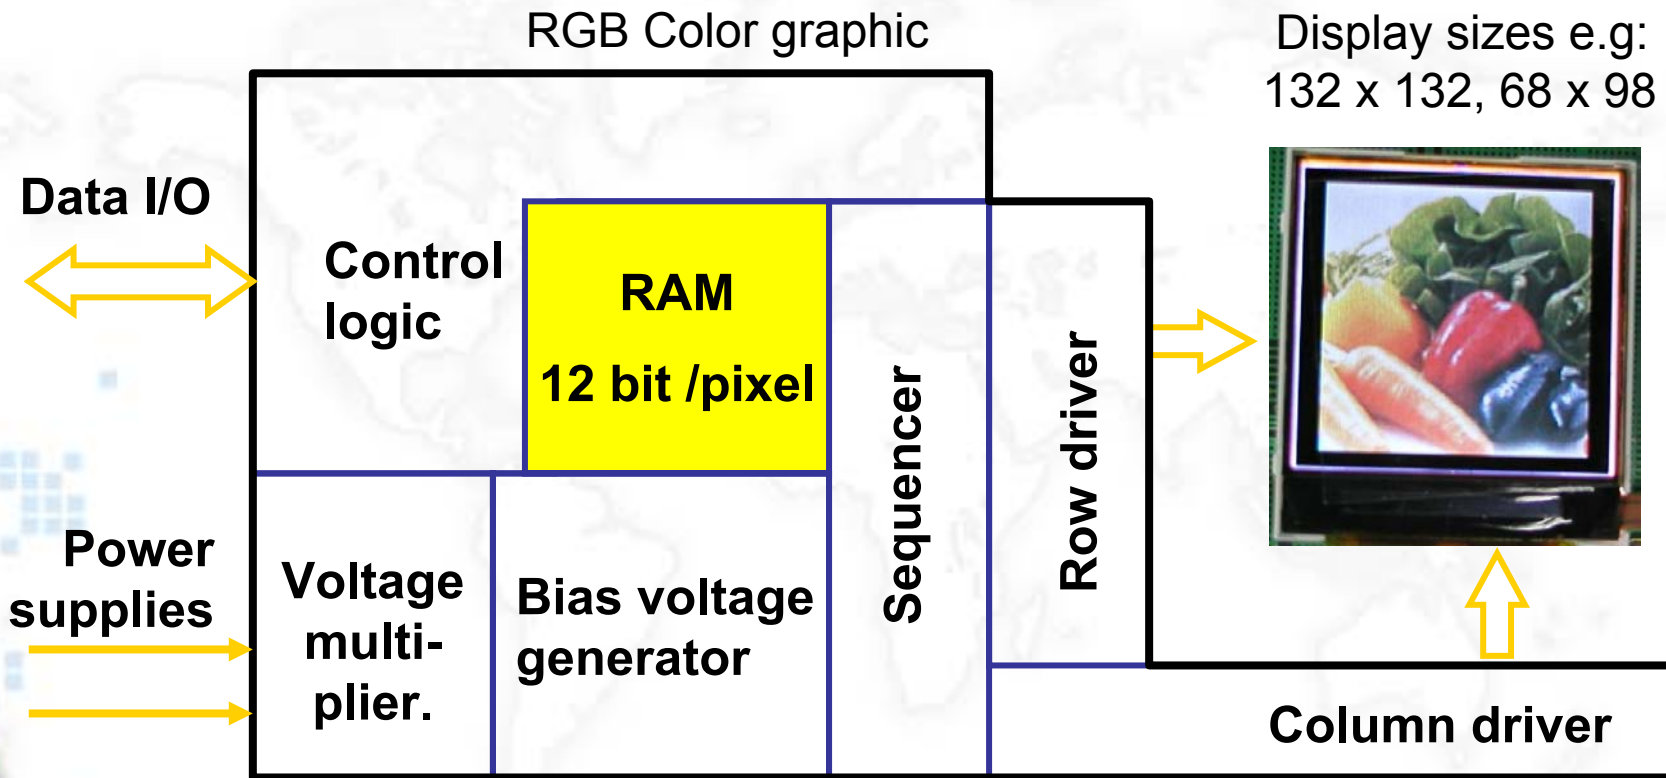

Mobile Color Display Driver Products

Dot matrix LCD driver – RGB Color graphic

Teamwork - 以人為本、團隊合作   Enthusiasm - 誠摯服務、重視承諾   Expertise - 專業行銷、經營亞太

Your Connection to Success