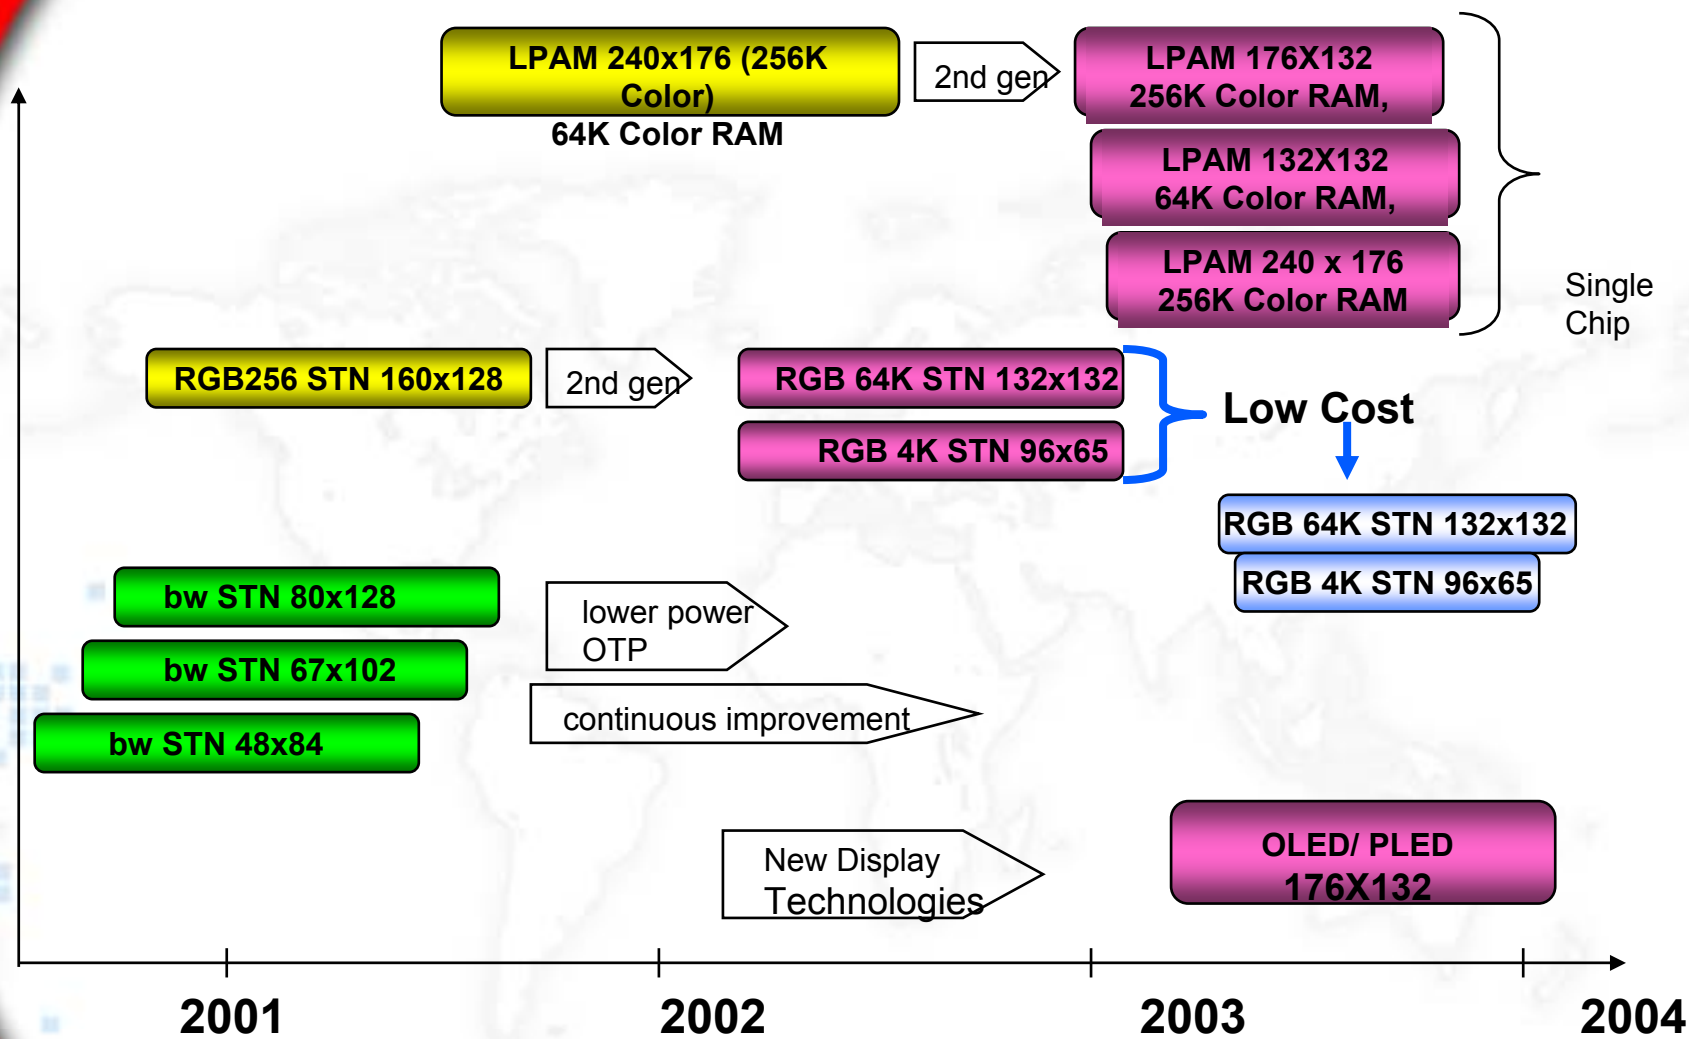

Display Drivers Product Roadmap

● Teamwork - 以人為本、團隊合作 ● Enthusiasm - 誠摯服務、重視承諾 ● Expertise - 專業行銷、經營亞太

Your Connection to Success