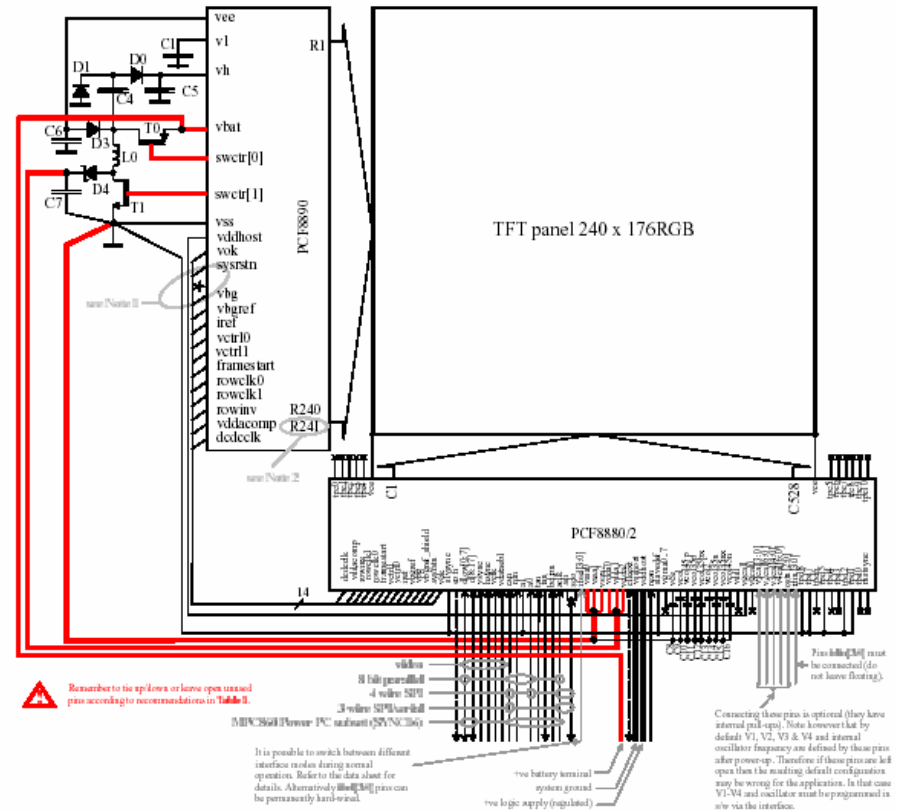

## TFT LCD drivers

- PCF8880  
528 CH TFT LCD source driver with RAM
- PCF8890  
240+1 outputs TFT LCD gate driver

Teamwork - 以人為本、團隊合作    Enthusiasm - 誠摯服務、重視承諾    Expertise - 專業行銷、經營亞太

Your Connection to Success