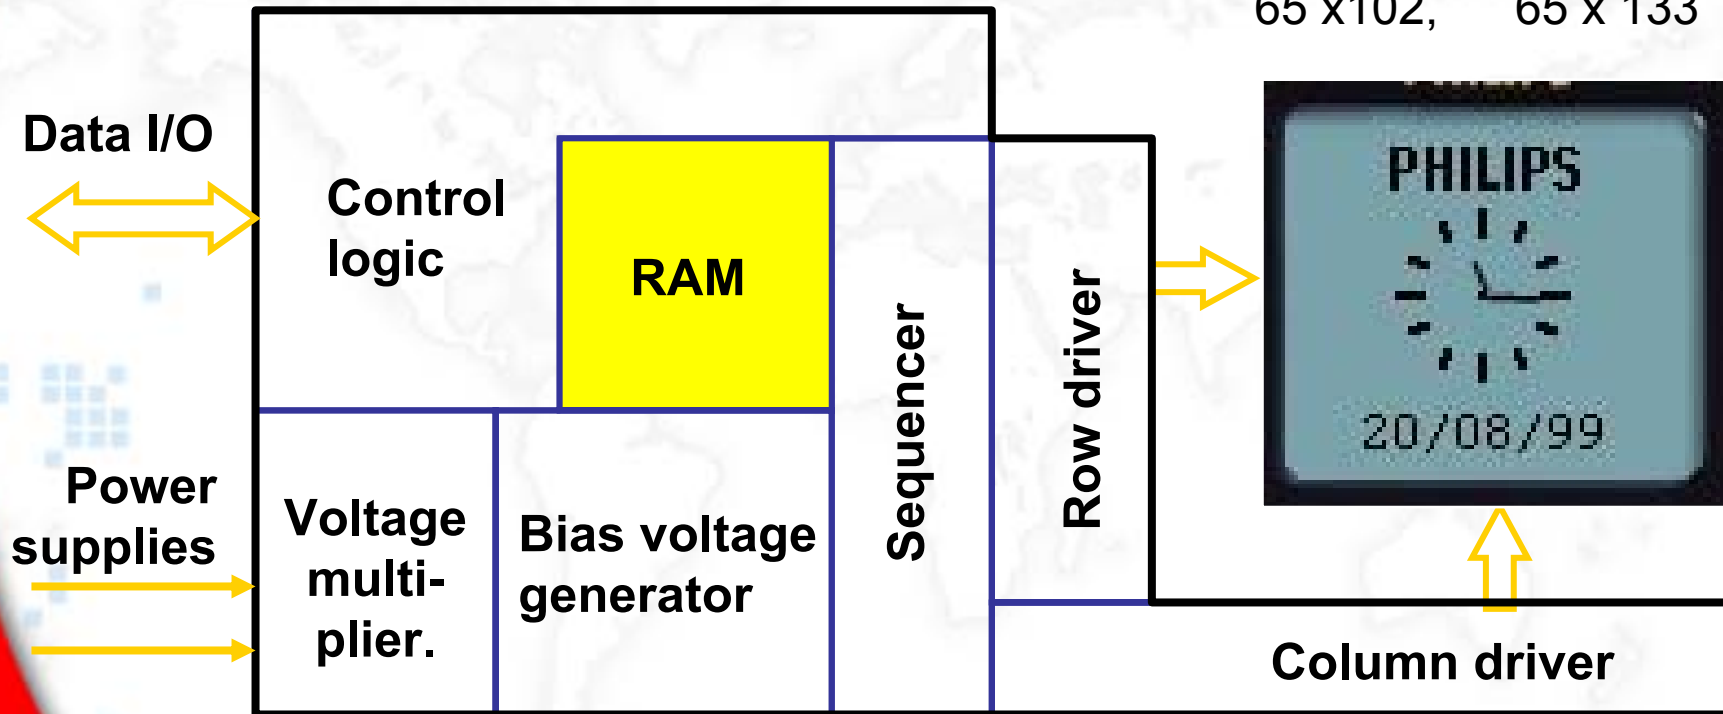

Mobile Display Driver Products

Dot matrix LCD driver - B/W graphic

Display sizes e.g:
34 x 128, 48 x 84
65 x 102, 65 x 133

Teamwork - 以人為本、團隊合作   Enthusiasm - 誠摯服務、重視承諾   Expertise - 專業行銷、經營亞太

Your Connection to Success