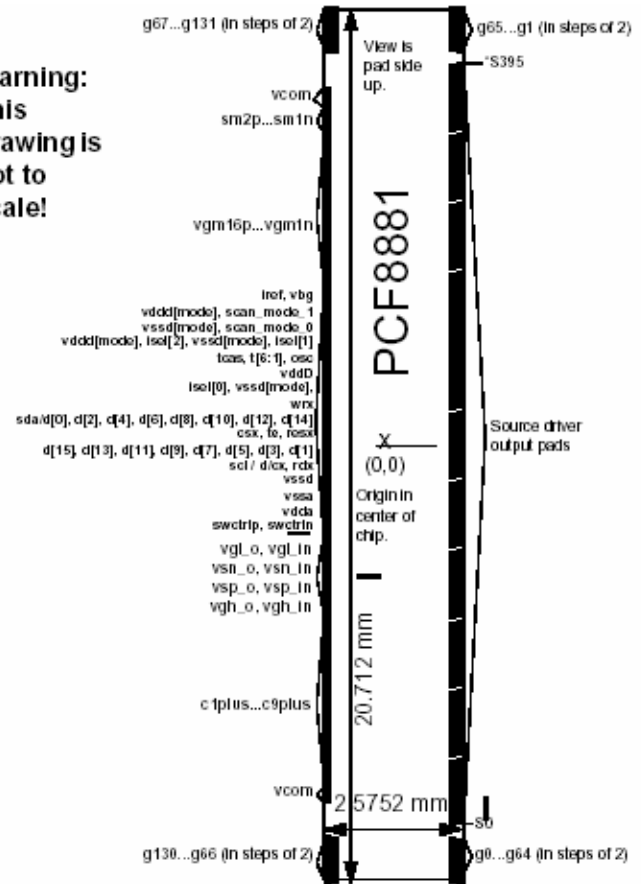

Mobile Display Driver Products

TFT LCD drivers

- PCF8881
  132 x 132 RGB Single
  Chip TFT Driver with
  DC/DC converter

Warning:
This
drawing is
not to
scale!

Teamwork - 以人為本、團隊合作   Enthusiasm - 誠摯服務、重視承諾   Expertise - 專業行銷、經營亞太

Your Connection to Success