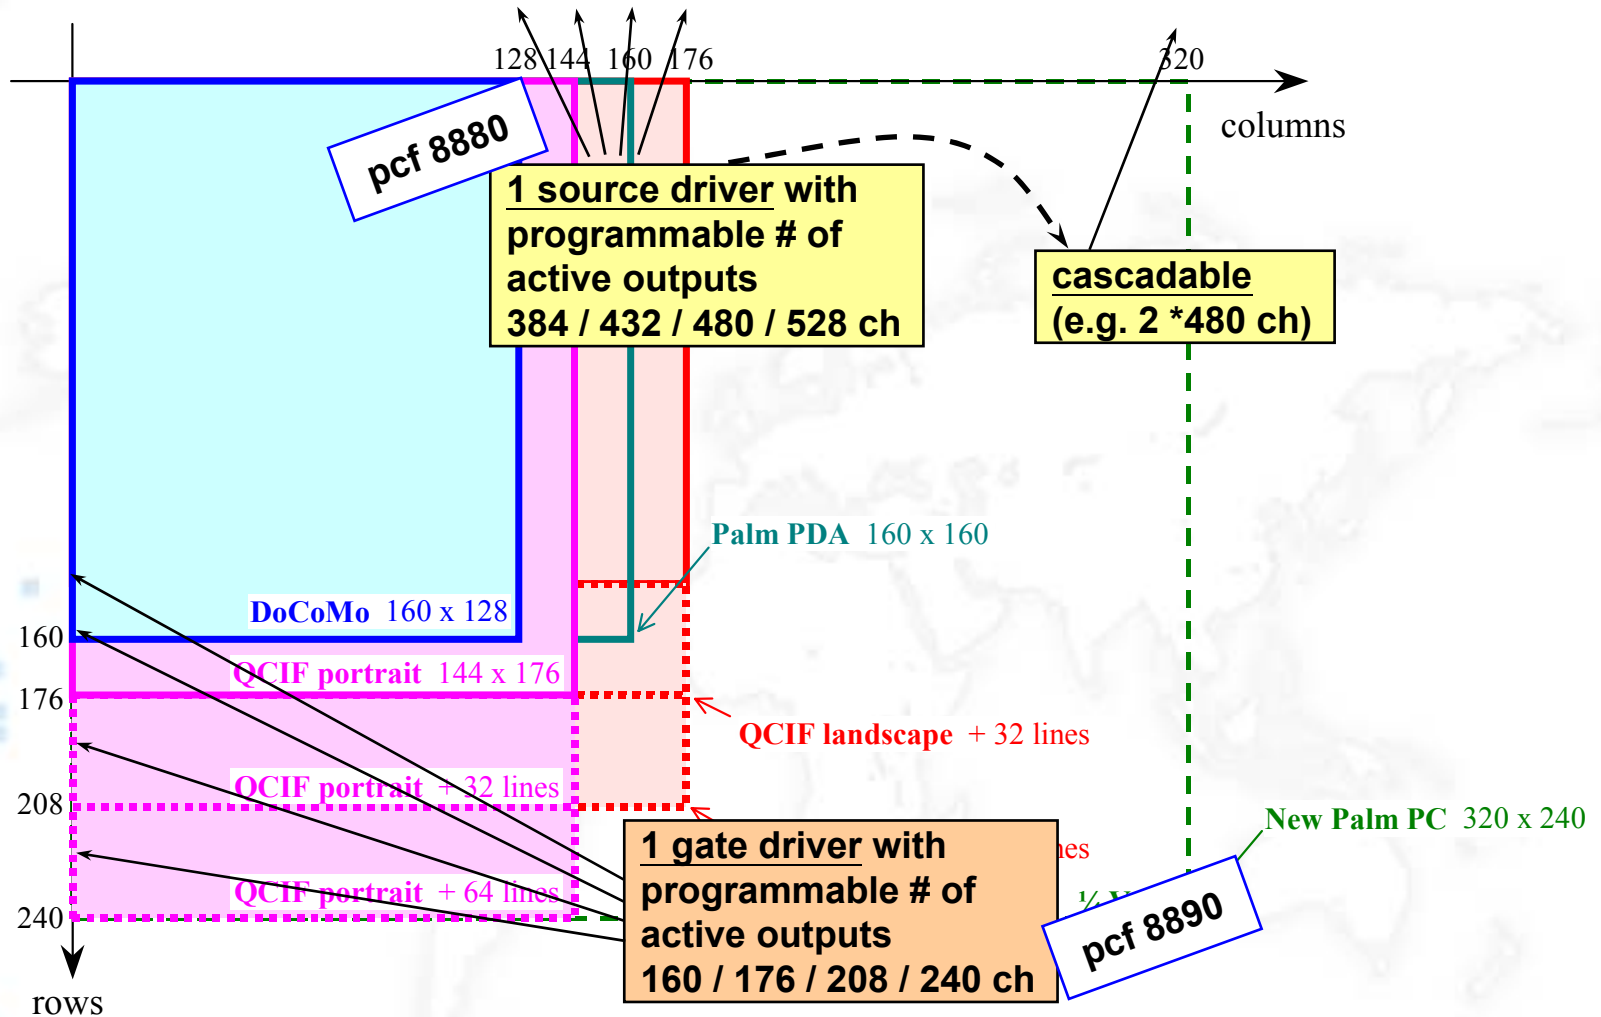

LP TFT Drivers for Telecom/ PDA

Teamwork - 以人為本、團隊合作   Enthusiasm - 誠摯服務、重視承諾   Expertise - 專業行銷、經營亞太

Your Connection to Success