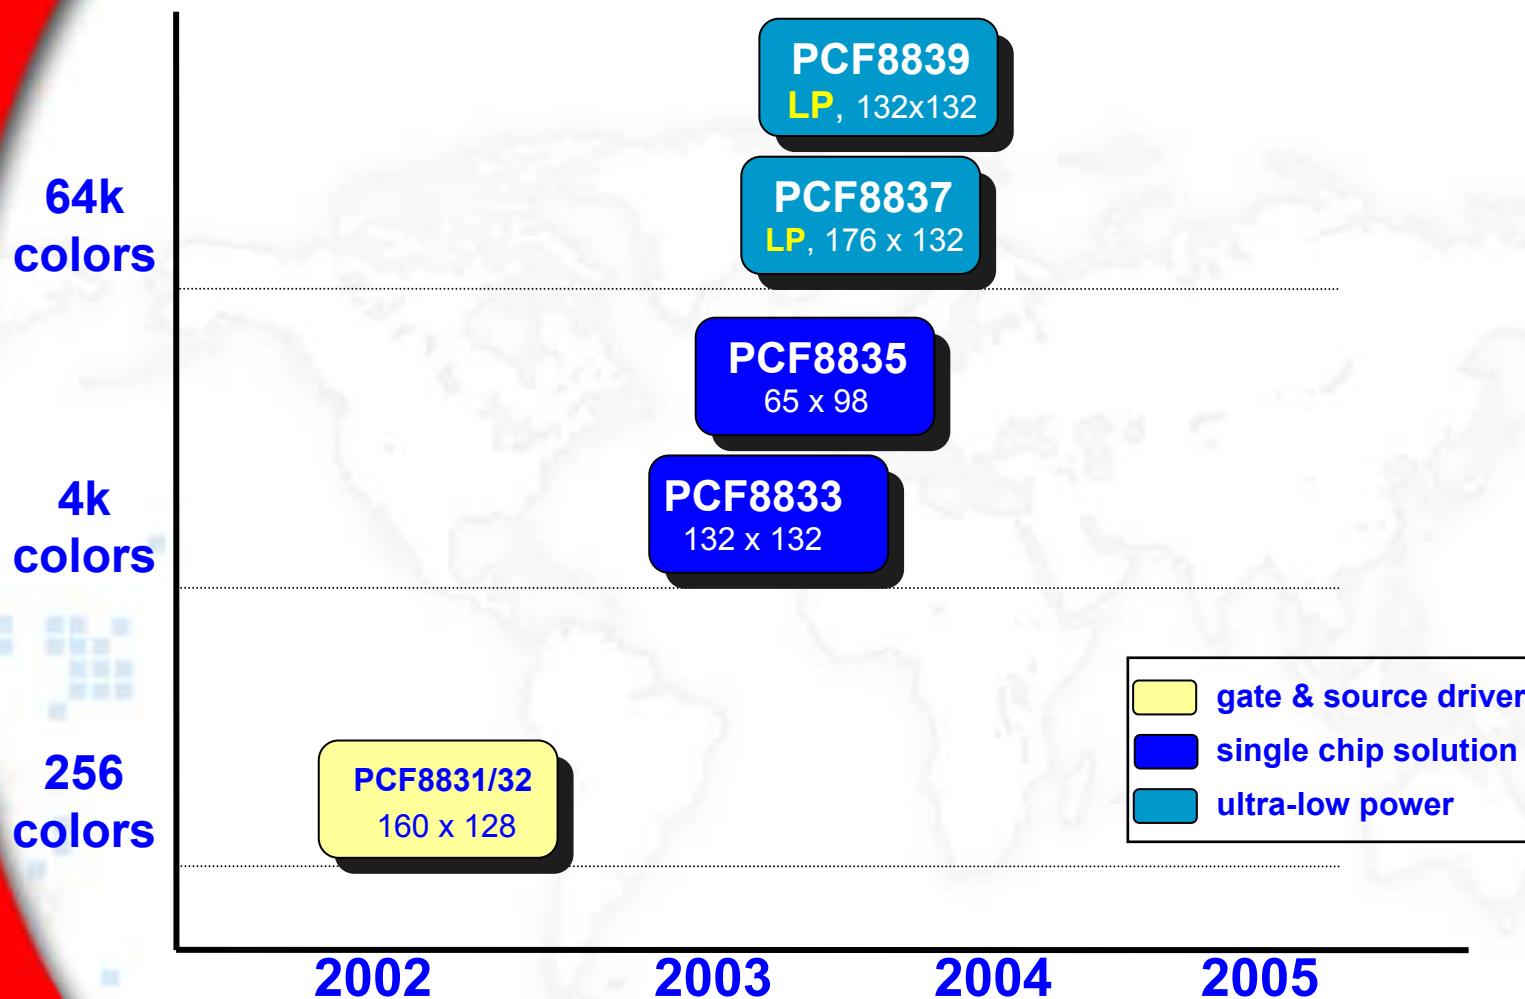

CSTN Display Driver Portfolio

● Teamwork - 以人為本、團隊合作
● Enthusiasm - 誠摯服務、重視承諾
● Expertise - 專業行銷、經營亞太

Your Connection to Success